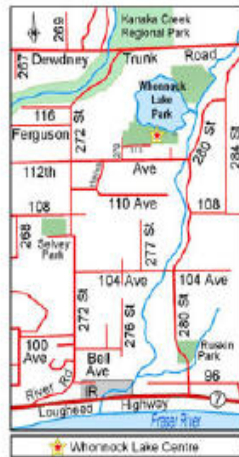

Fraser Valley Rhododendron Society

ANNUAL PLANT SALE AND SHOW

Sunday, April 25 - 2010

Whonnock Lake Centre
Maple Ridge, BC

11:00am to 3:00pm
(rain or shine)

plants for sale include
rhododendrons and azaleas,
native plants, alpine and rock garden plants,
maples and other companion plants
garden crafts sale

rhododendron plant raffle
cut flower (truss) display

Sponsored by the Fraser Valley Rhododendron Society
PO Box 21062, Maple Ridge, BC, V2X 1P7
frs.rhodos.ca frs@rhodos.ca

Fraser Valley Rhododendron Society